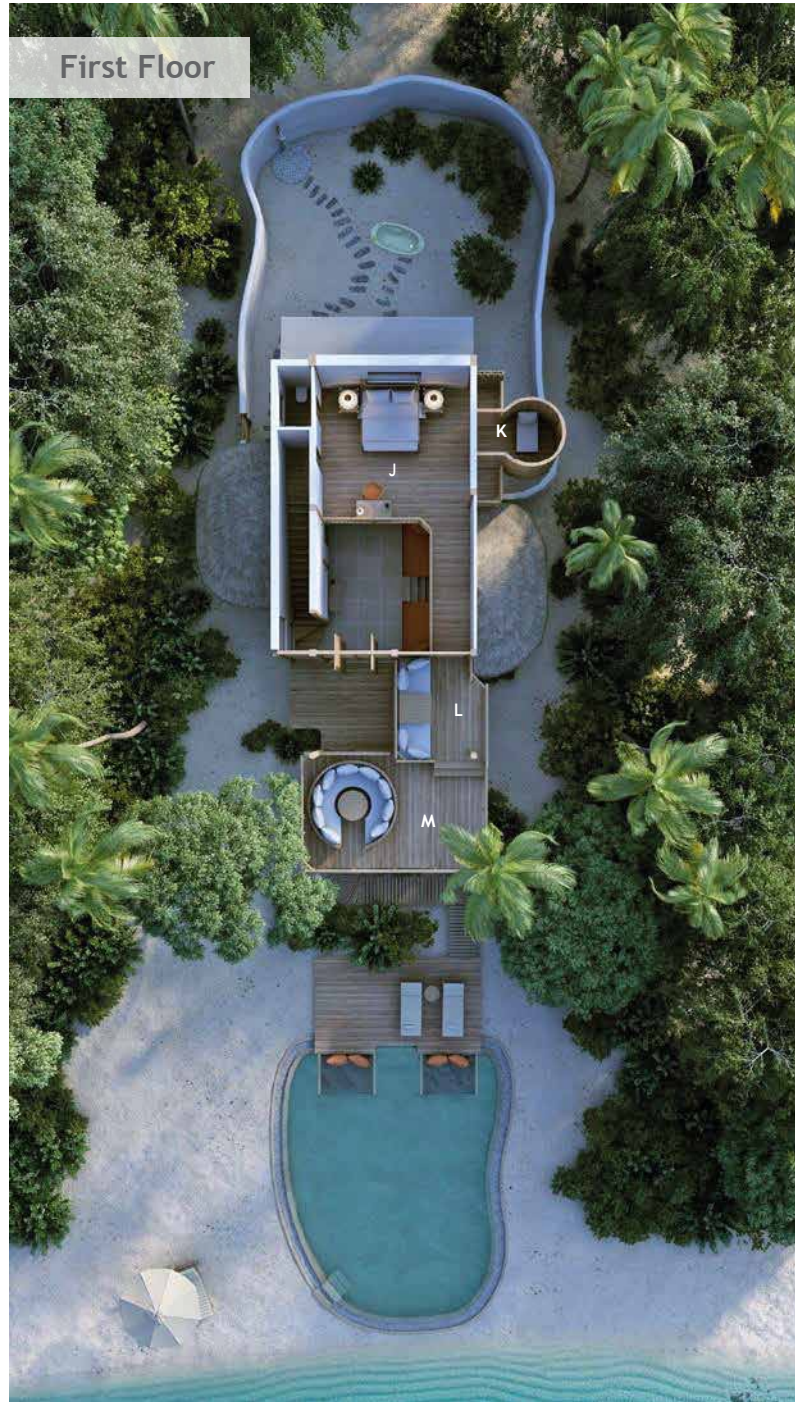

- A Entrance
- B Pool
- C CatamaranNet
- D Daybed
- E Swing
- F Living Room
- G Dressing Area
- H Bathroom
- I Outdoor Bathroom
- J Bedroom
- K Children's Bedroom
- L Daybed
- M Upper Floor Outdoor Terrace